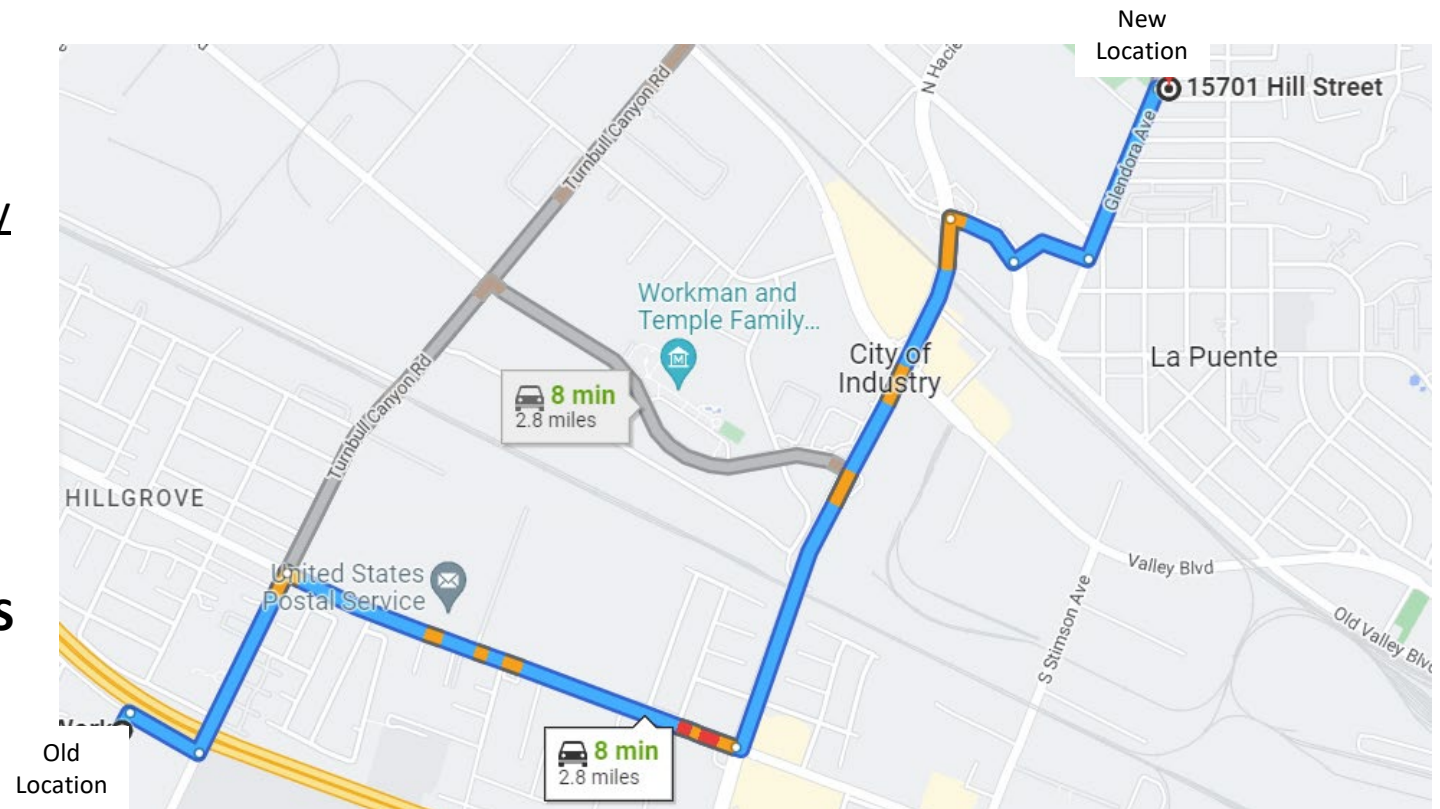

East San Gabriel Valley Coalition

WE HAVE MOVED

We are located BEHIND
First United Methodist Church of La Puente

Please access our office through the Alley Way
off Glendora Ave.

Enter parking lot on the Right Side
Our office is located on the ground floor,
at the GREEN door

PLEASE BE CONSIDERATE TO OUR NEIGHBORS

- Clean up trash
- Leave premises after receiving services
- No LOITERING

15701 Hill St. La Puente, CA 91744

(626) 333-7204